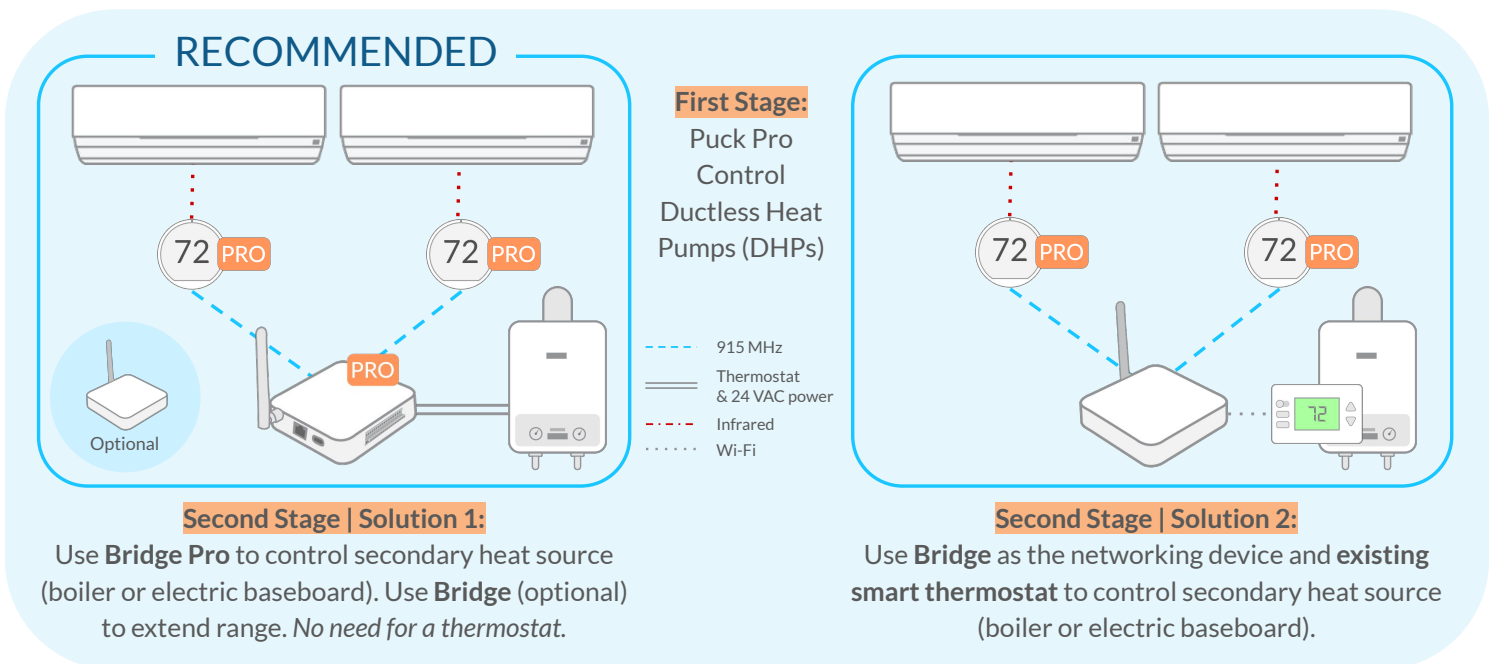

STAGED HEATING COMMUNICATION

Staged Heating Solution Options:

1. Use Puck Pro to control DHP and Bridge Pro to control secondary heat source.
2. Use Puck Pro to control DHP and existing thermostat to control secondary heat source.